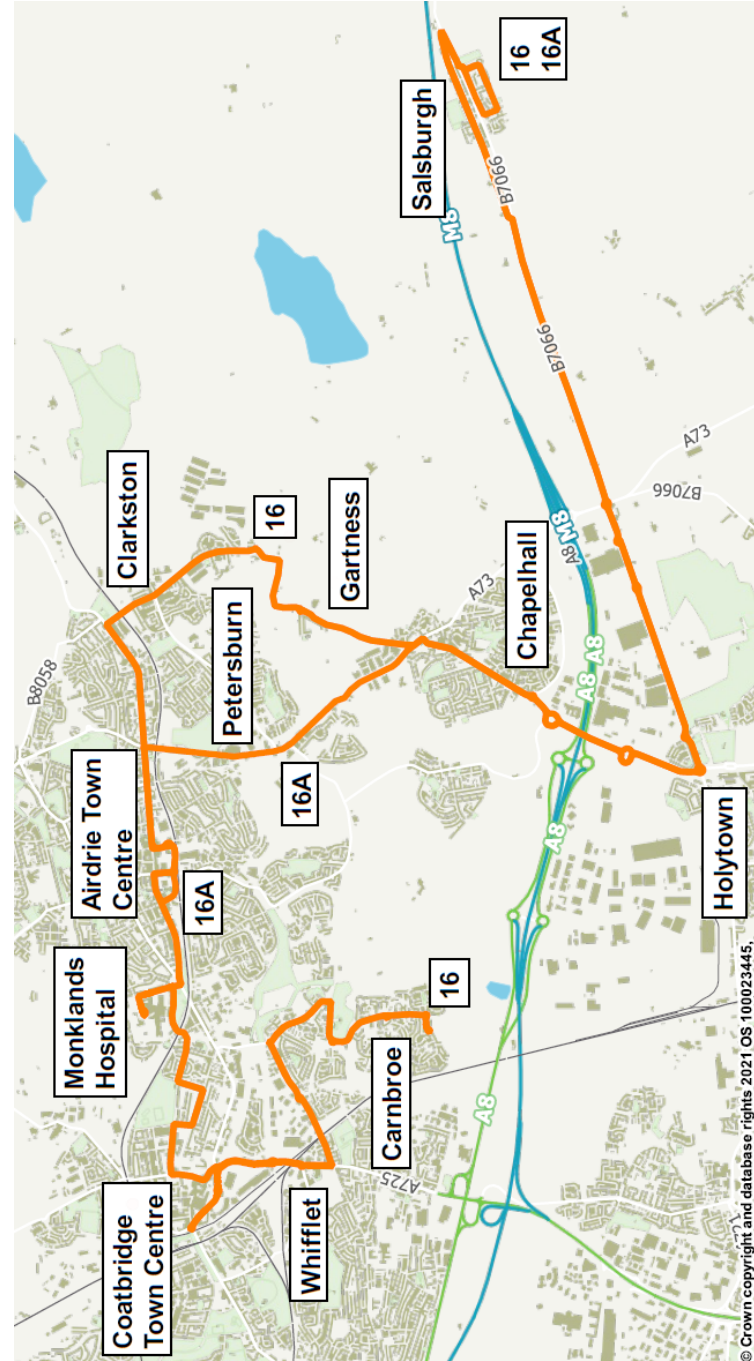

Fare table service 16/16A	
Adult single fares £	Child Single Fares (from 5th to 16th birthday) Children under school age travel free Child single fares at half adult single fare fare rounded up to next 5p
Carnbroe	
1.10 Sikeside	
1.35 1.10 Kelvin Street	
1.95 1.35 1.10 Whifflet	
1.95 1.95 1.70 1.10 Coatbridge Fountain	
2.15 2.00 1.95 1.35 Cliftonville	
2.20 2.15 2.00 1.95 1.35 Monklands Hospital	
2.50 2.20 2.15 2.00 1.70 1.10 Airdrie Town Centre	
2.50 2.50 2.20 2.15 1.95 1.70 1.10 Carlisle Road Terminus	
2.85 2.50 2.20 2.15 2.00 1.95 1.35 1.10 Clarkston	
2.95 2.85 2.50 2.20 2.15 2.00 1.95 1.70 1.10 Inverhouse Distillery	
3.10 2.95 2.85 2.50 2.20 2.00 2.00 1.95 1.70 1.10 Gartness	
3.15 3.10 2.95 2.85 2.20 2.15 2.00 1.95 1.35 Chapelhall	
3.15 3.15 3.15 3.10 2.95 2.85 2.50 2.20 2.15 2.00 1.95 1.35 Holytown	
3.30 3.30 3.15 3.15 3.15 2.95 2.85 2.50 2.20 2.15 2.00 1.70 Newhouse	
4.00 3.55 3.55 3.30 3.30 3.15 3.10 2.95 2.85 2.50 2.15 2.00 Salsburgh	

FARES ARE CORRECT AT TIME OF PRODUCTION - MAY BE SUBJECT TO CHANGE

© Crown copyright and database rights 2021 OS 100023445.
© Local Government Information House Limited copyright and database rights and contains data created and maintained by Scottish Local Government 2021.

Whilst every effort will be made to adhere to the scheduled times, the Partnership disclaims any liability in respect of loss or inconvenience arising from any failure to operate journeys as published, changes in timings or printing errors.

Bus Timetable
From 17 July 2022

16 16A

Salsburgh
Chapelhall
Airdrie
Coatbridge
Carnbroe

For more information visit spt.co.uk or alternatively, for all public transport enquiries, call:

If you have any comments or suggestions about the service(s) provided please contact:

This service is operated by McNair's Coaches on behalf of SPT.

SPT
Bus Operations
131 St. Vincent St
Glasgow
G2 5JF

McNair's Coaches Ltd
30, Northburn Road
Coatbridge
ML5 2HY
t 01236 441188

t 0345 271 2405
0141 333 3690
e bus@spt.co.uk